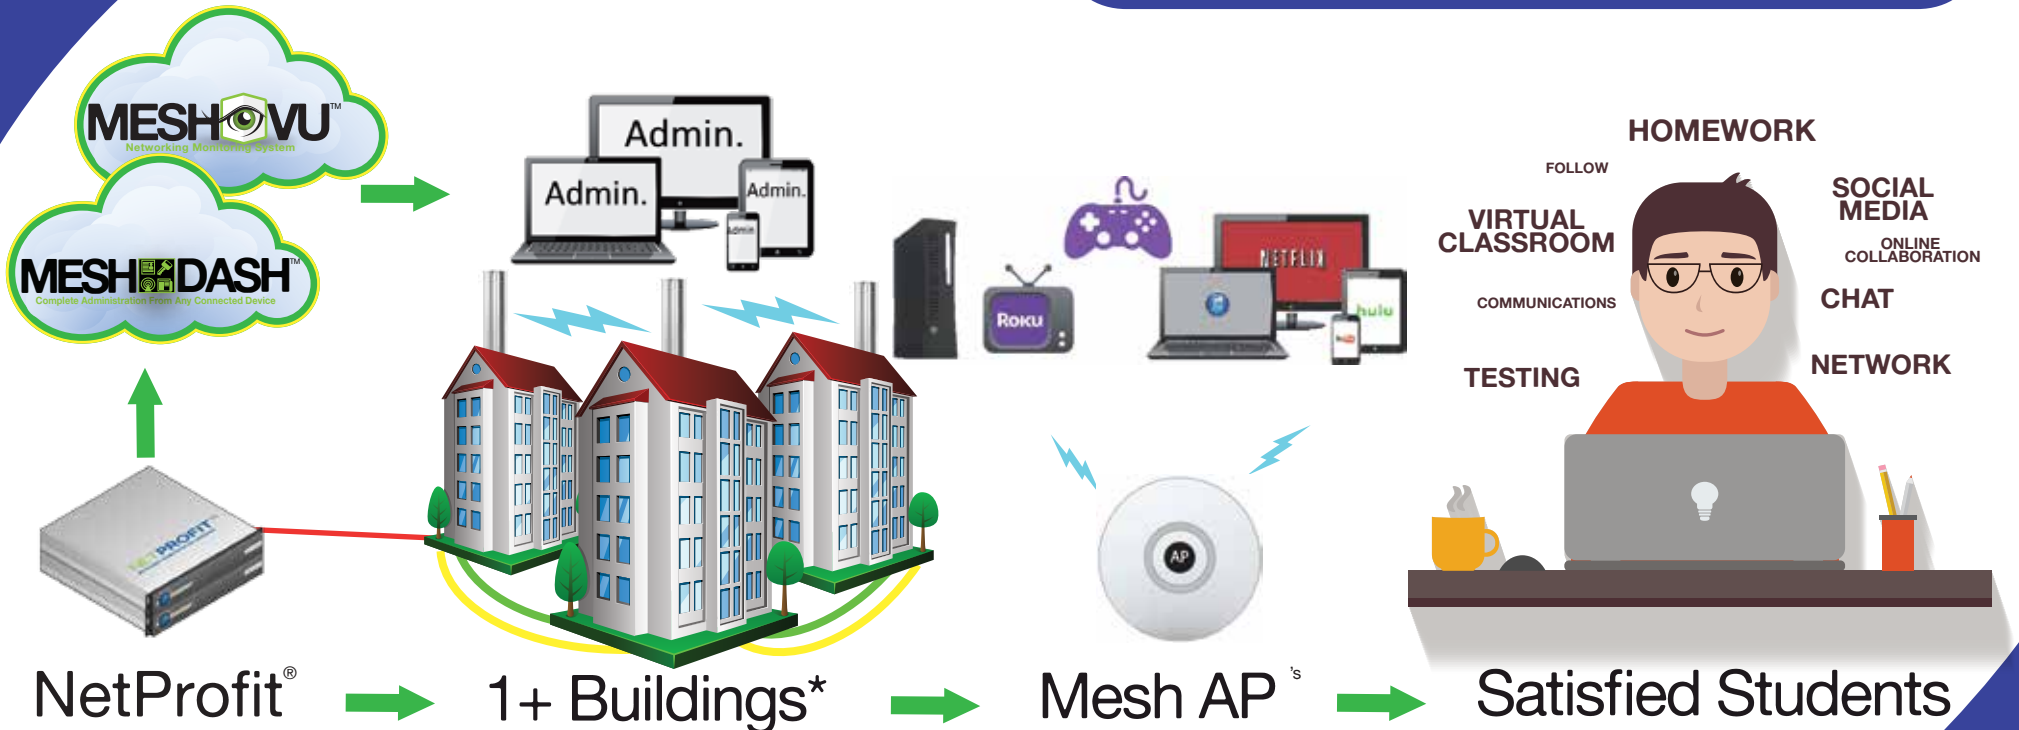

Reduce IT Management Costs, Increase Revenue & Residential Satisfaction

*Offer Premier Internet Services Your Student's Demand
Free Up Staff Time to Focus on Resident Experience*

- **High Speed Internet:** property wide custom Internet & video options
- **Bandwidth Management:** tiered predefined service level plans
- **Optional Upgrade Plans:** offer free and/or paid plans via student interface
- **Site Wide Wi-Fi:** students have Internet service anywhere on property
- **Intuitive Student Interface:** authentication, multiple devices per student account, reporting, plan upgrades

*Reduce Bandwidth Provisioning,
IT and Help Desk Support Costs*

- **Monitor, manage, and monetize** your bandwidth resource
- Custom property ancillary service revenue stream modeling
- Substantially reduce Internet speed & service student complaints
- Automated student Internet on-boarding and authentication
- Administration dashboard to manage Internet health and resident status remotely or on-site, without an IT degree
- 24/7 site monitoring system & 24/7 student help desk options for 24/7 peace of mind

- Improve student satisfaction
- Increase management control
- Reduce provisioning costs
- Additional revenue opportunities

*Buildings can be networked 3 ways, via underground ● cat5e/cat6, ● fiber, or ● over the air via PtP or PtMP antennas.

- **Superior** bandwidth management and optimization
- **Intuitive** administrator dashboard
- **Real** time billing solution
- **Lower** IT support and administration costs
- **Instant** site and account usage reporting
- **Effective** device management
- **Streaming** video optimization
- **Eliminate** buffering
- **Stop** first come first serve abuse
- **Tiered** service level plans