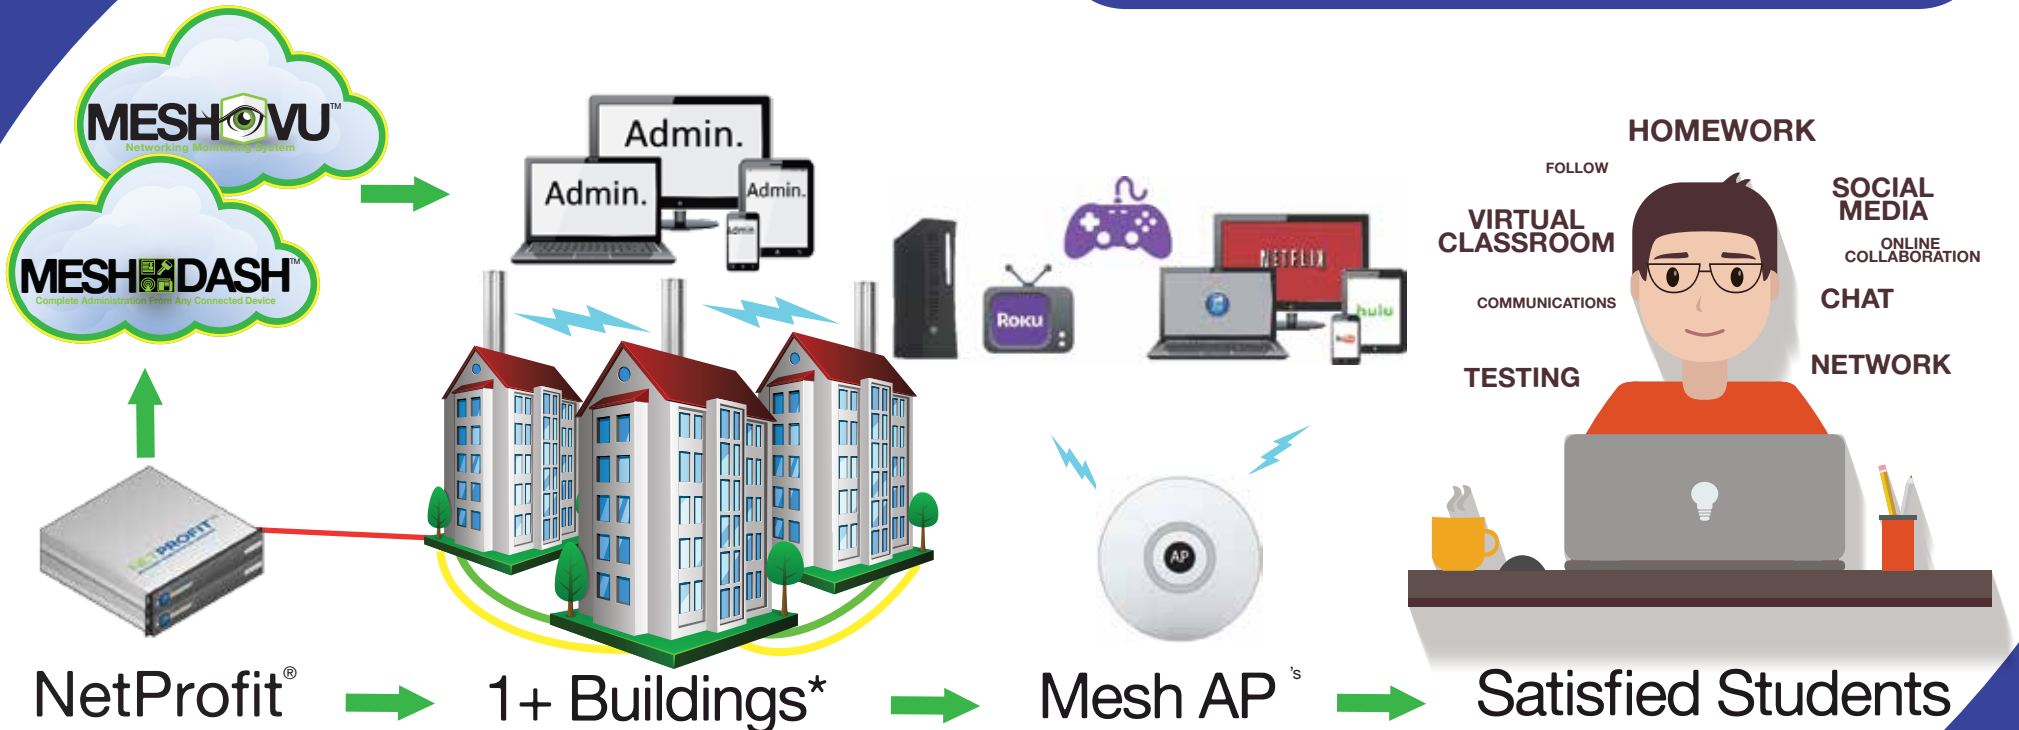

- Improve student satisfaction
- Increase management control
- Reduce provisioning costs
- Additional revenue opportunities

NetProfit® → 1+ Buildings* → Mesh AP^{us} → Satisfied Students

*Buildings can be networked 3 ways, via underground ● cat5e/cat6, ● fiber, or ● over the air via PtP or PtMP antennas.

- **Superior** bandwidth management and optimization
- **Intuitive** administrator dashboard
- **Real** time billing solution
- **Lower** IT support and administration costs
- **Instant** site and account usage reporting
- **Effective** device management
- **Streaming** video optimization
- **Eliminate** buffering
- **Stop** first come first serve abuse
- **Tiered** service level plans